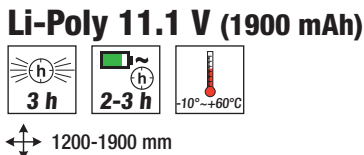

9 Art. 3896

₪ 489

₪ 665

FL 30 W - 230 V

מק"ט 3896 9

מנורת פלורוסנט לתחזוקה 230 וולט לפנים המנוע ומתחת למכונית.
- נורת פלורוסנט בוחקת מאד 30 וואט
- סטרטר אלקטרוני לאתחול מהיר ואריכות חיים
- מתלים המאפשרים חיבור בטוח ויציב
- מתלים נמשכים ומסתובבים מ-120 ל-190 ס"מ.
- מתאים גם לשימוש ברוב המשאיות ורכבי השטח.
- מתלים עם רפידות רכות המונעות פגיעה במשטחי המכונית
- מתלה רחב המתוכנן לשימוש פנימי ולתאורת החלק התחתון של הרכב
- כבל 5 מ' 2x0.75 H05WF

10 Art. 3896LED

₪ 757

₪ 1027

Li-Poly 11.1 V (1900 mAh)

120 LED

750 - 1250 LUX (0.6 - 1m)

25°

מק"ט 3896LED 10

מנורה לעבודות תחזוקה נטענת ללא כבל תאורה עם 120 נורות LED לבנות חזקות בעצמת (0.6~1m) 750~1250 Lux. סוללת ליתיום-פולימר 11.1V-1900 mAh למשך 3 שעות של עבודה מתמשכת. זמן טעינה רק 2-3 שעות. אם בקרת טעינה/בקרת מצב סוללה.
מסופק עם מטען אוניברסלי של 12V-24V וולט ומטען 12V למצית רכב.

11 Art. 3897

200 m

3.6 V (3000 mAh)

4 x 1 W LED

₪ 309

₪ 399

L: 215 mm, Ø 125 mm

מק"ט 3897 11

זרקור לטווח רחוק עם 4 נורות 1W LED אינטנסיביות.
- טווח תאורה לפחות 200 מטר
- שני מתגי מגע-רך אלקטרוניים. לבחירה:
4 נורות LED של תאורה בעוצמה מלאה (2-1.5 שעות) LED אחד של תאורה רכה (7-8 שעות)
- נצנץ עם 1 או 4 LED
- כולל מתאם עדשה למנורת אזהרה אדומה
- 2-3 שעות לטעינת סוללה עם אינדיקטור והגנה מחימום יתר